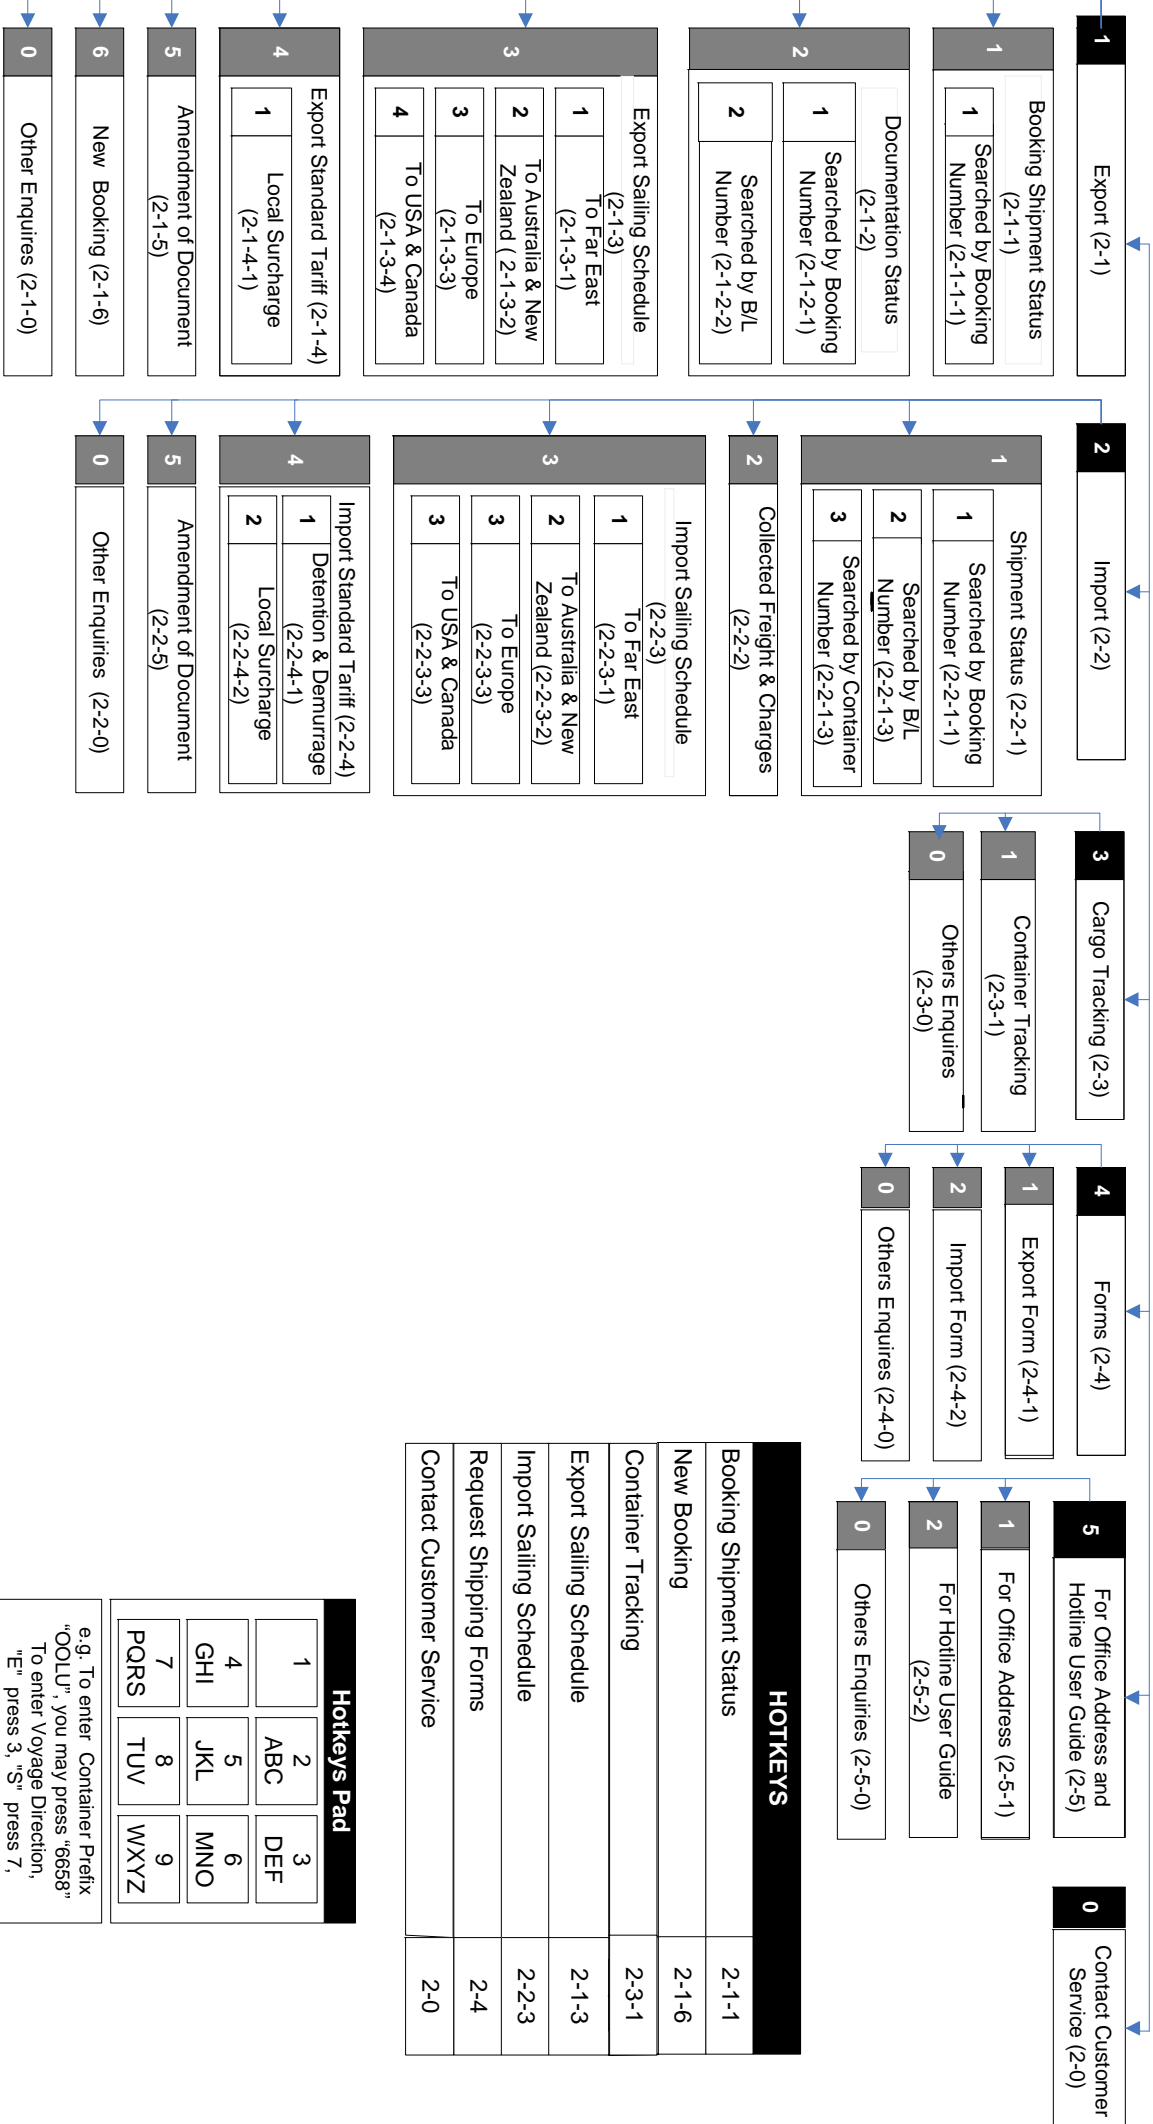

We take it personally

OOCL Customer Services Hotline 2301 8100

OCHL 06/2007

- 1 Chinese
- 2 English

HOTKEYS	
Booking Shipment Status	2-1-1
New Booking	2-1-6
Container Tracking	2-3-1
Export Sailing Schedule	2-1-3
Import Sailing Schedule	2-2-3
Request Shipping Forms	2-4
Contact Customer Service	2-0

Hotkeys Pad		
1	2	3
4	5	6
7	8	9
PQRS	TUV	WXYZ

e.g. To enter Container Prefix "OOLU", you may press "6658"
 To enter Voyage Direction, "E" press 3, "S" press 7, "N" press 6, "W" press 9.