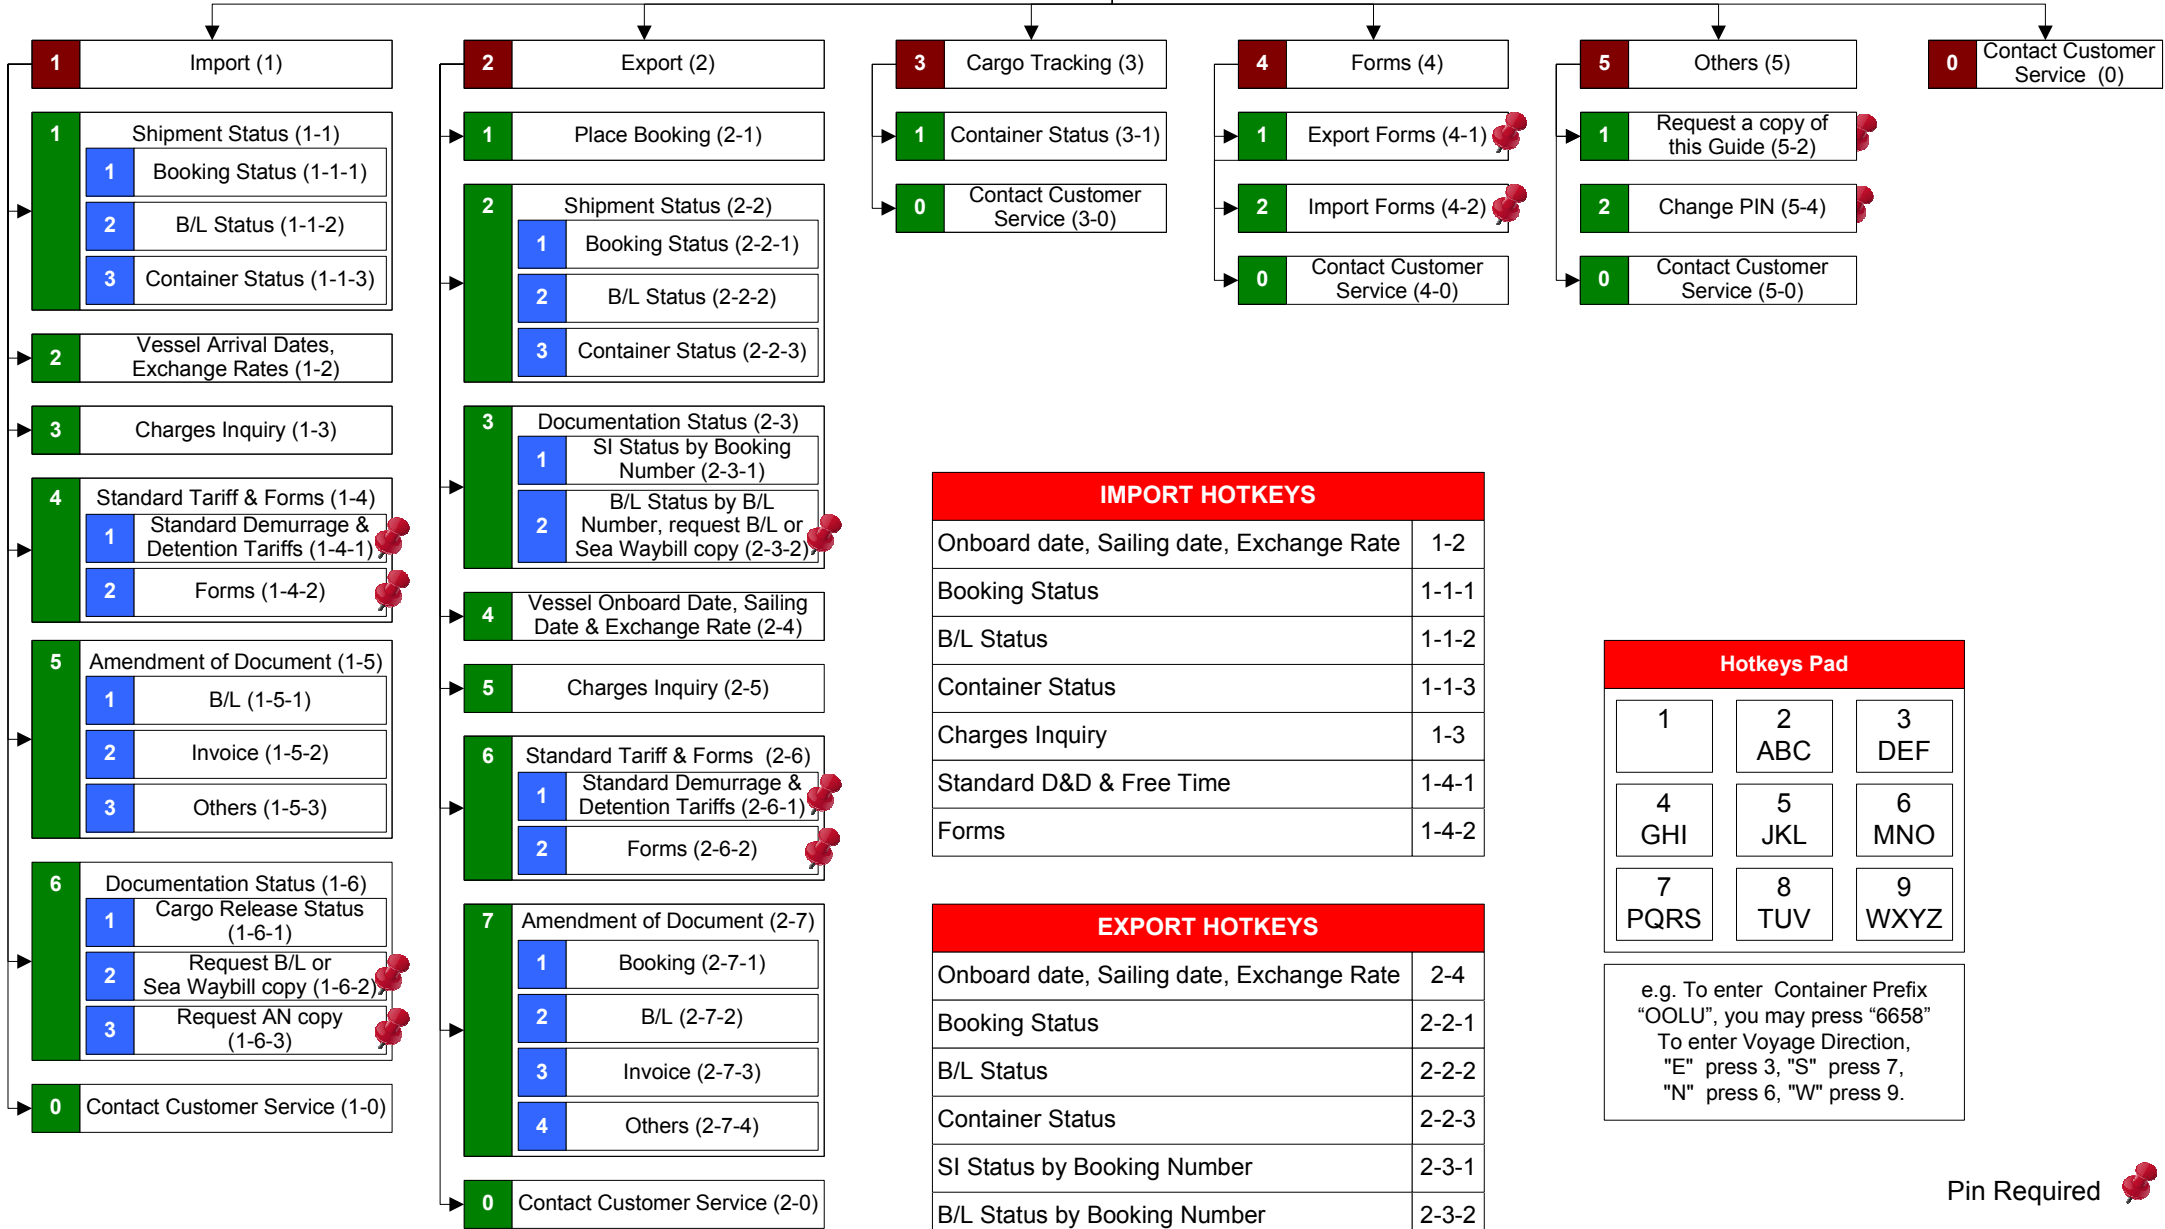

**Customer Service Hotline
+32 3 2348888**

IMPORT HOTKEYS	
Onboard date, Sailing date, Exchange Rate	1-2
Booking Status	1-1-1
B/L Status	1-1-2
Container Status	1-1-3
Charges Inquiry	1-3
Standard D&D & Free Time	1-4-1
Forms	1-4-2

EXPORT HOTKEYS	
Onboard date, Sailing date, Exchange Rate	2-4
Booking Status	2-2-1
B/L Status	2-2-2
Container Status	2-2-3
SI Status by Booking Number	2-3-1
B/L Status by Booking Number	2-3-2
Charges Inquiry	2-5

Hotkeys Pad		
1	2 ABC	3 DEF
4 GHI	5 JKL	6 MNO
7 PQRS	8 TUV	9 WXYZ

e.g. To enter Container Prefix "OOLU", you may press "6658"
To enter Voyage Direction, "E" press 3, "S" press 7, "N" press 6, "W" press 9.

Pin Required 