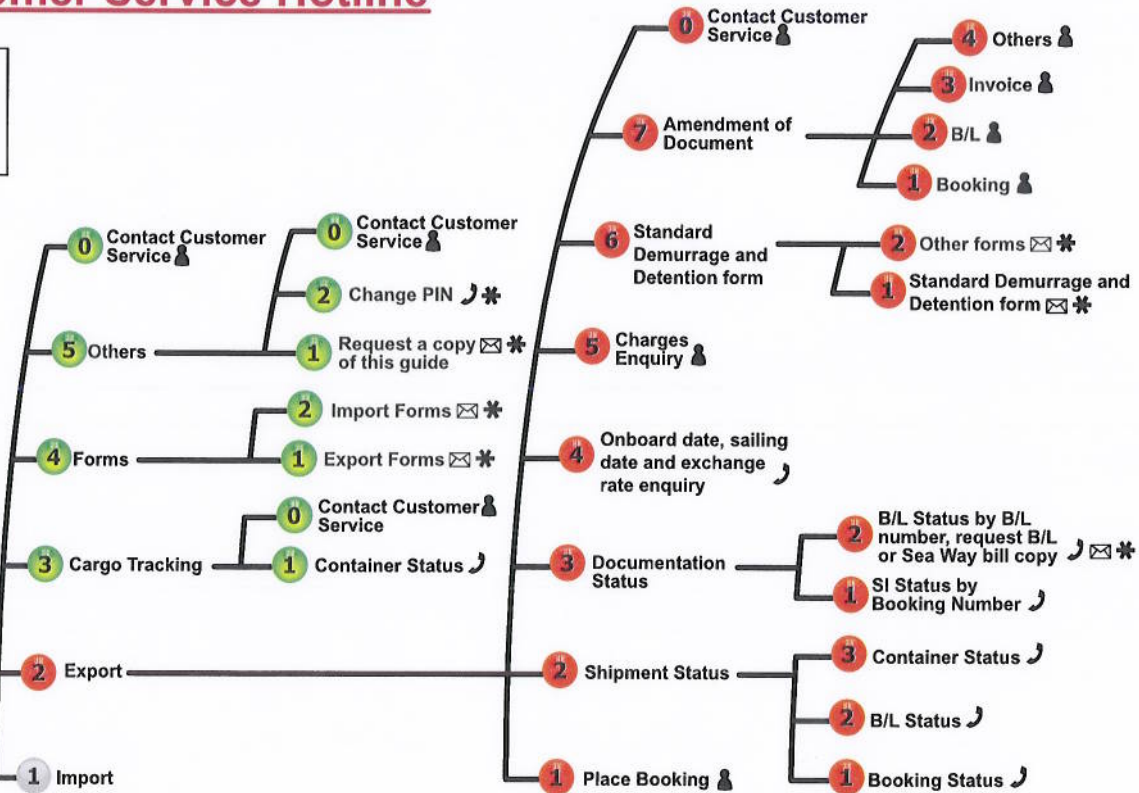

# Import Customer Service Hotline

 Personal contact  
 Automated email  
 Automated voice response  
 PIN required

**OOCL**  
We take it personally

## Export Customer Service Hotline

-  Personal contact
-  Automated email
-  Automated voice response
-  PIN required

Dial  
03-2348888

**OOCL**  
We take it personally