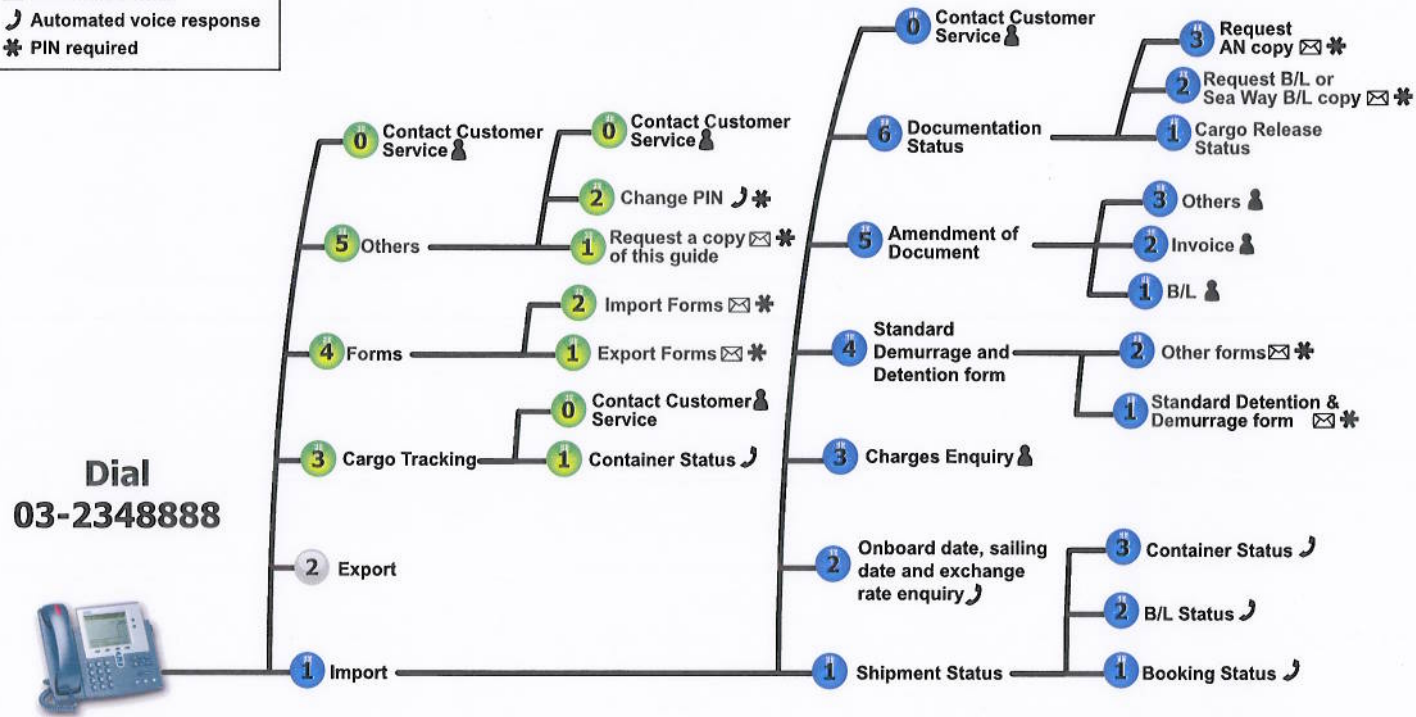

Import Customer Service Hotline

Personal contact
Automated email
Automated voice response
PIN required