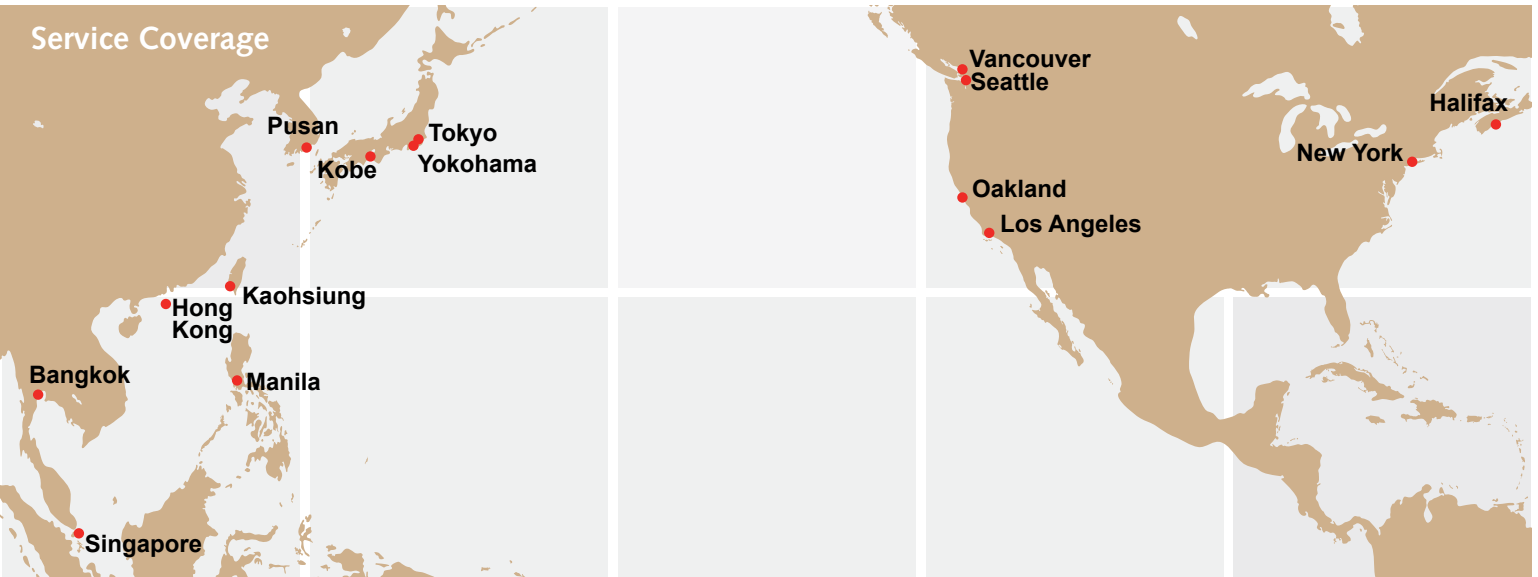

Less than Container Load (LCL) Reefer Cargo: North America

Providing the Perfect Climate for your Export LCL Reefer Cargo from North America

Entrust your LCL reefer cargo to OOCL. You can rely on our weekly sailings, fixed-day cutoffs and competitive transit times. Sophisticated information technology tools give you timely and accurate information about your shipment.

Service Coverage

Customer Service with Expertise

To make your LCL Reefer Booking, please call OOCL Customer Service at 1-888-388-OOCL or book on-line at www.oocl.com

North America Refrigerated Cargo Receiving Locations

Oakland, CA
 Dreisbach
www.dreisbach.com
 2530 East Eleventh Street
 Oakland CA 94601
 Tel: 510 533 6600

Long Beach/ Los Angeles, CA
 Kpac Cold Storage &
 Distribution Services
www.kpacoldstorage.com 1420
 Coil Avenue Wilmington, CA
 90744
 Tel: 310 518 1000