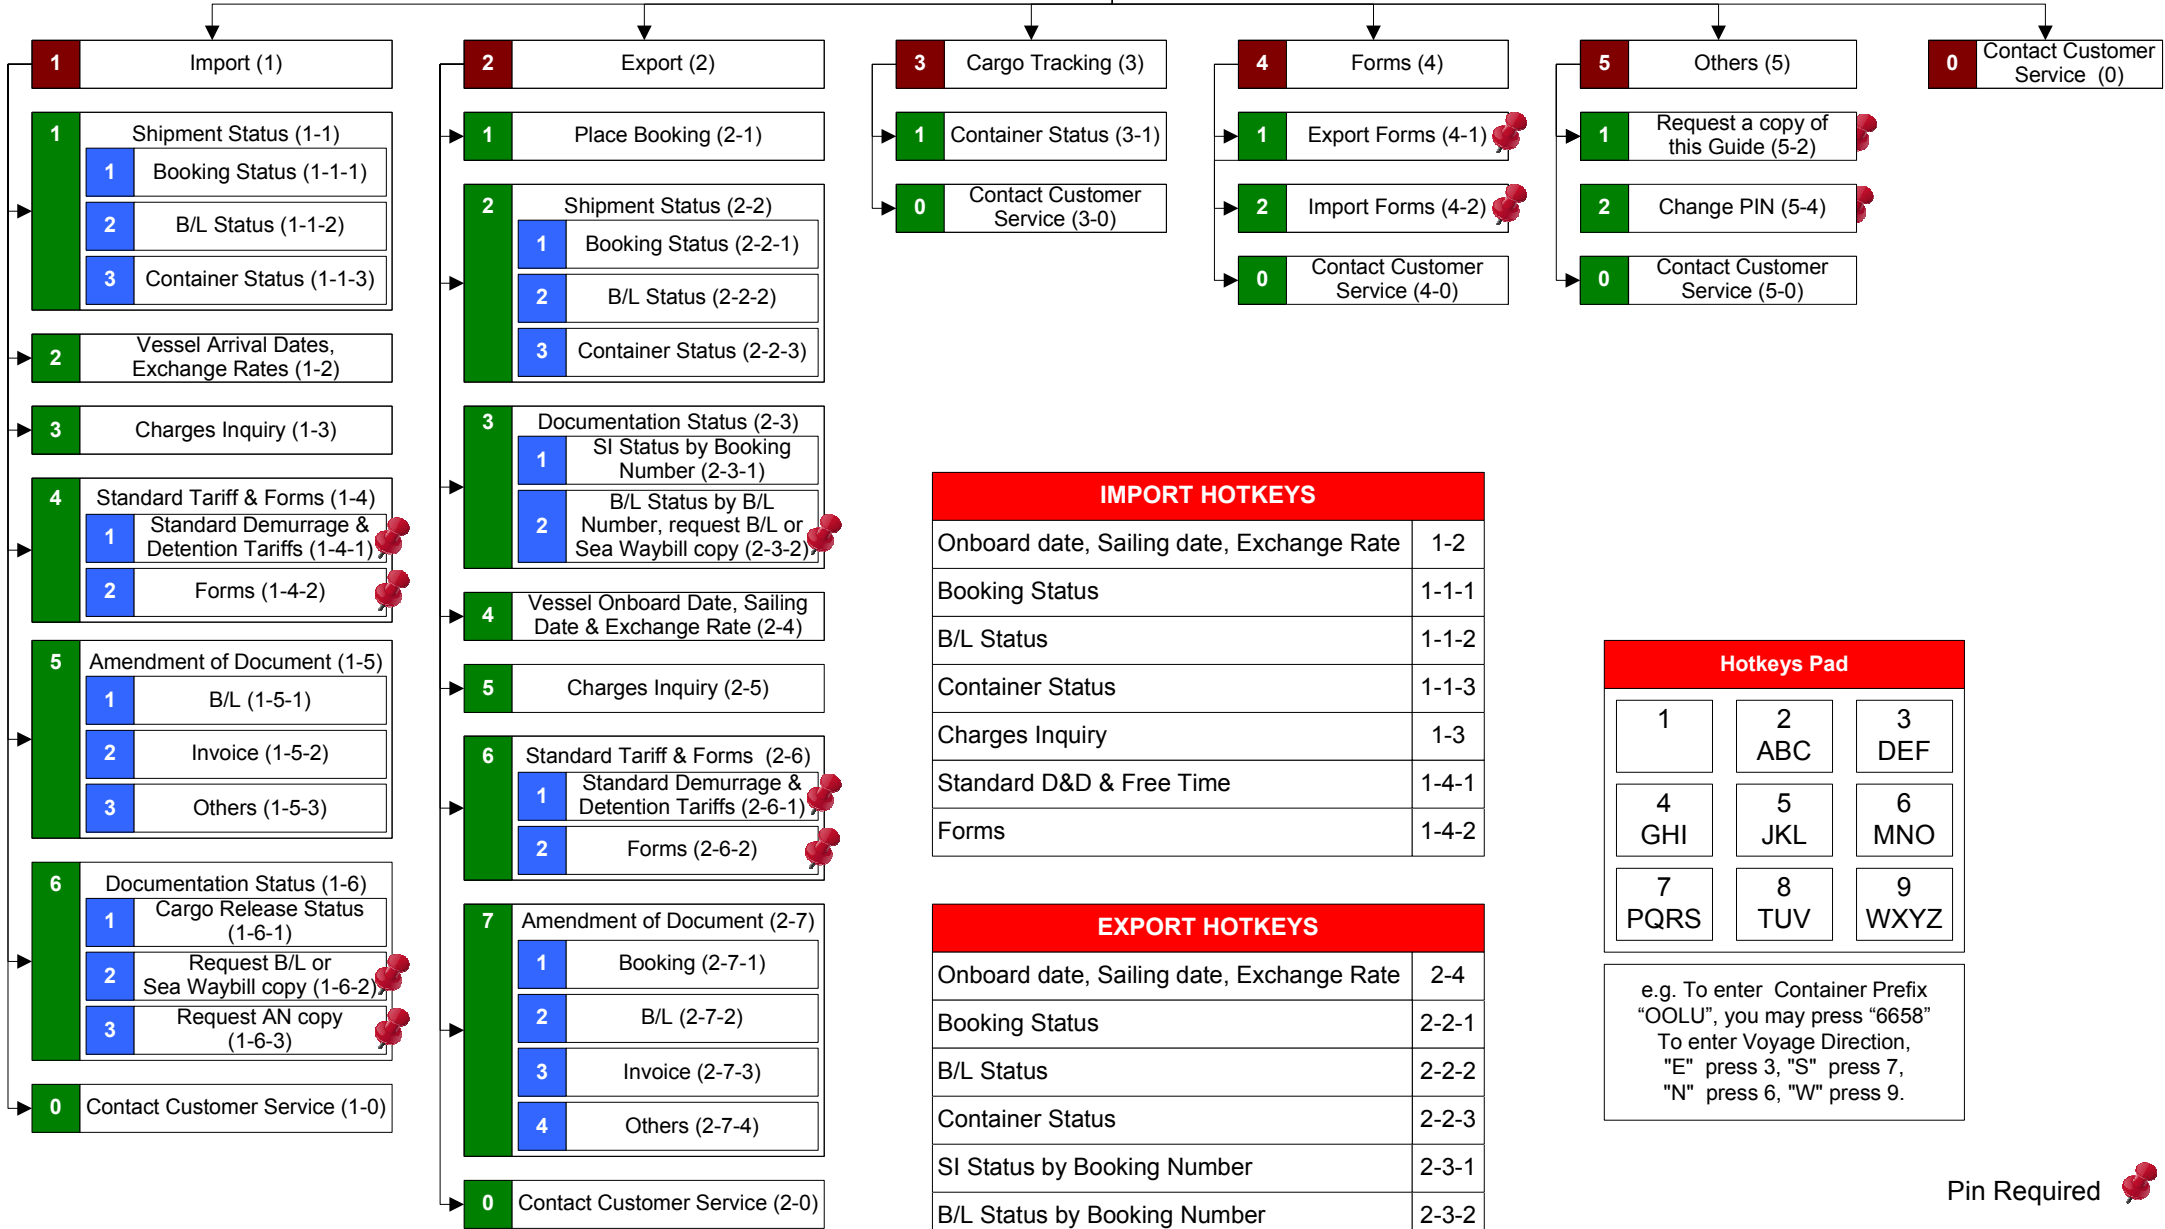

Customer Service Hotline
+31 10 2248288

IMPORT HOTKEYS	
Onboard date, Sailing date, Exchange Rate	1-2
Booking Status	1-1-1
B/L Status	1-1-2
Container Status	1-1-3
Charges Inquiry	1-3
Standard D&D & Free Time	1-4-1
Forms	1-4-2

EXPORT HOTKEYS	
Onboard date, Sailing date, Exchange Rate	2-4
Booking Status	2-2-1
B/L Status	2-2-2
Container Status	2-2-3
SI Status by Booking Number	2-3-1
B/L Status by Booking Number	2-3-2
Charges Inquiry	2-5

Hotkeys Pad		
1	2 ABC	3 DEF
4 GHI	5 JKL	6 MNO
7 PQRS	8 TUV	9 WXYZ

e.g. To enter Container Prefix "OOLU", you may press "6658"
To enter Voyage Direction, "E" press 3, "S" press 7, "N" press 6, "W" press 9.

Pin Required 